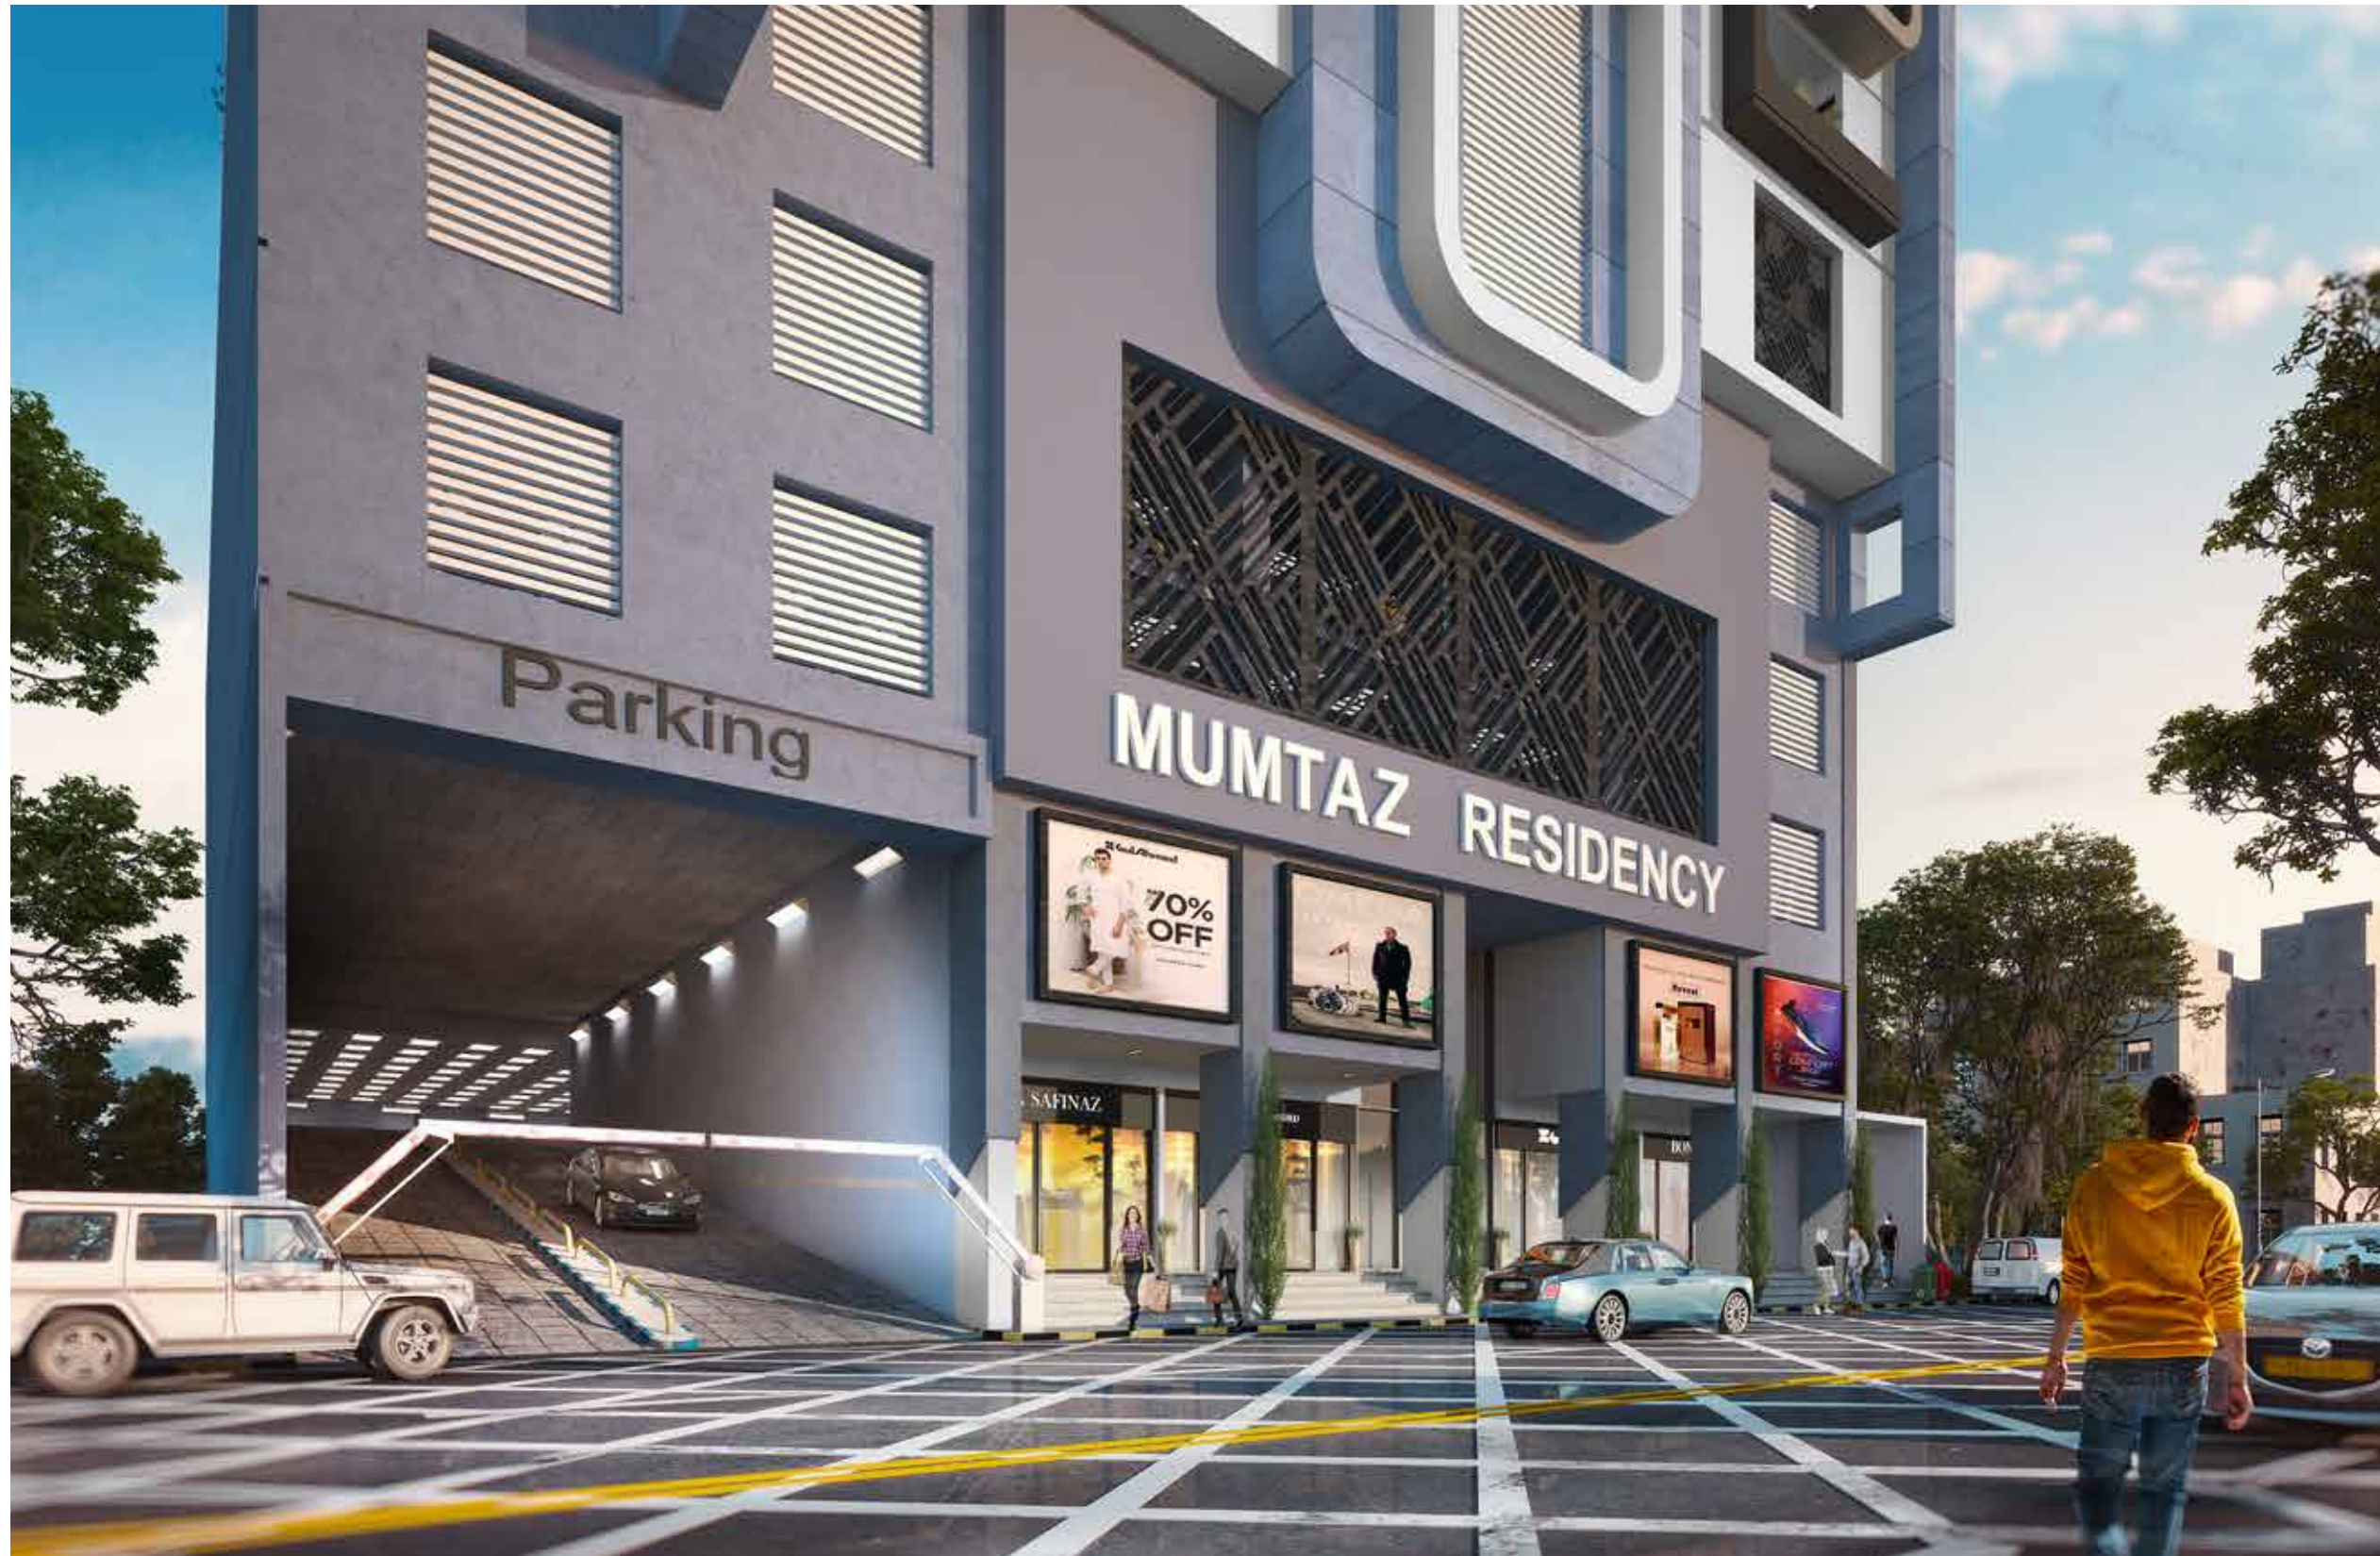

AN ODE TO AFFORDABLE LIVING WITH PEACE OF MIND

Experience the lifestyle that combines class with affordability. We believe that comfortable lifestyle shouldn't come in steep price so, we are here offering you the well-designed apartments with elite amenities without breaking the bank. Find solace in the sound community and peaceful neighborhood where everyday begins with the high spirits. At Mumtaz Residency, countless amenities are incorporated to ease your daily routine and comfort to your lifestyle.

**"MUMTAZ RESIDENCY- WHERE EVERY DETAIL IS CRAFTED
TO EXCEED YOUR EXPECTATIONS"**